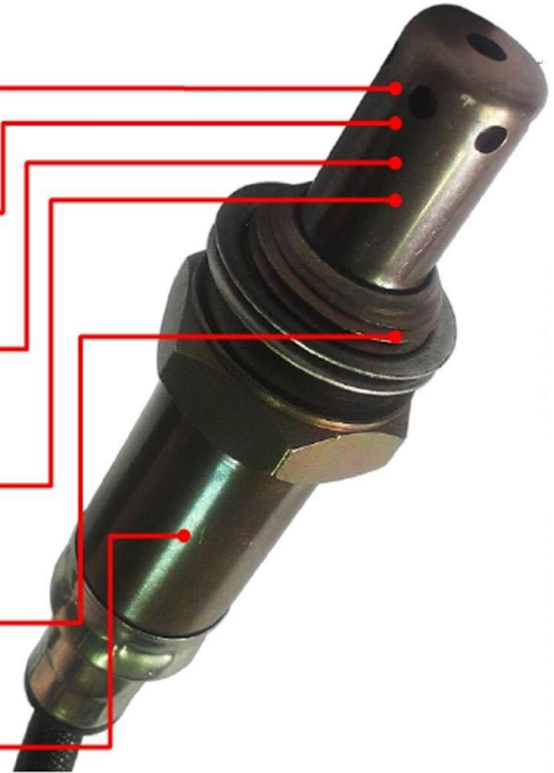

Yuyao Carlead Auto Products Co., Ltd.

car switch

electric throttle body

ignition coil

car relay

air flow meter

Engine Parts: electric throttle body, idle air control valve,

Ignition Parts: Ignition Coil, Ignition Coil Rubber Boot, Ignition Wire Set

Auto Sensor: Air Flow Sensor, TPS throttle position sensor, Crankshaft sensor, Camshaft Sensor, Oxygen Sensor,

Car Switch: Power Window Switch, Brake Light Switch, Hazard Warning Light Switch, Headlight Switch, Ignition Switch, Mirror Switch, other car switch

Car Relay: Horn relay, Headlight Relay, Starter relay, Fuel Relay, Fan Control Relay, Engine Main Relay, Heater Main Relay, EFI Main Relay

Double Layer Frontal Cover.

· Better sensing element protection against harmful exhaust environment.
· Maintaining proper temperature for faster sensing switch time.

Monolithic Ceramic Element.

· Allowing sensor to reach operation faster and thus decrease light off time.

Alumina Element Surface.

· Better protection against thermal variation within exhaust pipe.

Alumina Protection Layer.

· Keeps harmful gas from sensing element to prevent damages to sensing catalyst.

Circuitry.

· Isolated circuitry body to minimize signal noise.

Stainless Steel Casing.

· Premium stainless steel body protecting against extreme temperature and environment.

AUTO SENSOR

Air Flow Sensor, TPS throttle position sensor
Crankshaft sensor, Camshaft Sensor
Oxygen Sensor, ICP fuel pressure sensor
MAP air pressure sensor, speed sensor
Transmission speed sensor

100% TEST

Yuyao Carlead Auto Products Co., Ltd.
<http://www.karlead.com> mail@karlead.com

Engine Parts, Ignition Parts, Auto Sensor, Car Switch

carleadautoparts

carleadautoparts